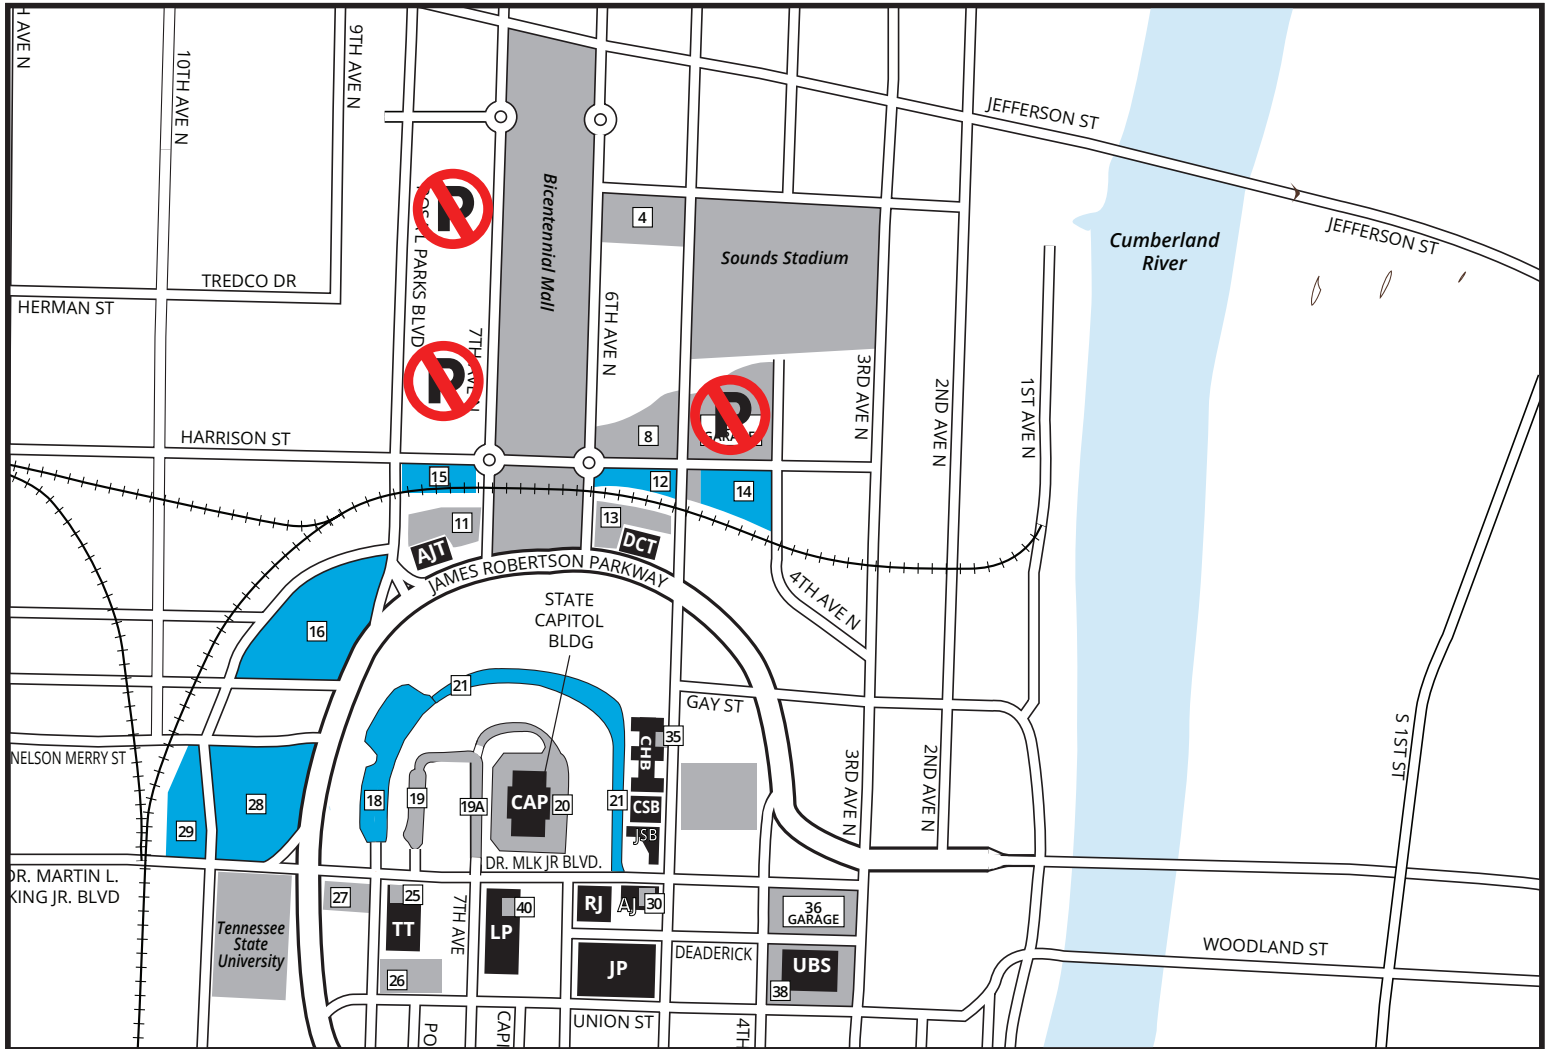

# NASHVILLE PARKING MAP

 **General Parking Lots**  
Lots 12, 14, 15, 16, 18, 21, 28, 29

 **No Parking**  
Farmers Market on 7th Ave  
between Rosa Parks Blvd  
and Bicentennial Mall.

 **State Buildings:**

TT. TN Tower  
DCT. Davy Crockett Tower  
LP. Legislative Plaza  
CAP. Capitol  
AJT. Andrew Johnson Tower  
AJ. Andrew Jackson  
RJ. Rachel Jackson  
JP. James K. Polk

CPB. Citizens Plaza  
JSB. John Sevier  
CHB. Cordell Hull  
CSB. Central Services Building  
UBS. UBS Tower